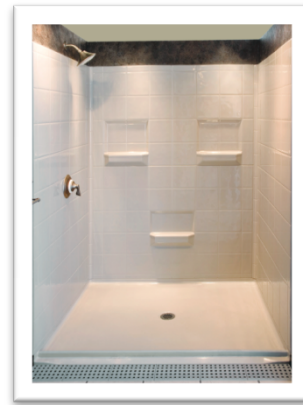

NEED IT NOW SHOWER PACKAGES

Are you in a hurry to complete a job? Do you need a shower ASAP?

The quickest way to receive a barrier free or roll-in shower is to get it in a package. The following in-stock models are standard white and include all the accessories one needs to bathe in a safe and comfortable environment. Orders can be processed and shipped out in less than 24 hours – **FREE SHIPPING with a tailgate service.**

Model: 5LDS5430B17T

Model: 5LDS6030B17T

Model: 5LES6048B75B

Fully accessorized barrier free and wheelchair accessible shower packages are a perfect solution for your bathroom remodeling projects. Our durable “Tile Like” looking fibreglass showers have a luxurious gel coat finish and include full plywood backing. Shower bases are pre-leveled and entry thresholds lower than 1.25” are reinforced with steel studs. Shower walls contain innovative leak-proof joints that allow for trouble-free installations and add value with reduced construction requirements (30 year limited warranty). **Multiple sizes and configurations are available to suit any remodel.**

Four Piece Roll-in Shower with .75" Beveled Entry and "Diamond Tile" wall finish, Centre Drain

Shower Package Includes:

- 24" SS grab bar
- 36" SS grab bar
- 22" x 16" padded folding seat with SS legs
- Symmons shower valve with handheld shower, glide bar and hose
- No-caulk brass drain
- 47.5" Curtain rod
- 54" x 74" Heavy weighted shower curtain
- 4' WaterStopper kit

\$3725.00**4LRS4834B5B****48" x 34" x 82"**

Four Piece Roll-in Shower with .5" Beveled Entry and "Real Tile" wall finish, Centre Drain

Shower Package Includes:

- 24" SS grab bar
- 36" SS grab bar
- 22" x 16" padded folding seat with SS legs
- Symmons shower valve with handheld shower, glide bar and hose
- No-caulk brass drain
- 47.5" Curtain rod
- 54" x 74" Heavy weighted shower curtain
- 4' WaterStopper kit