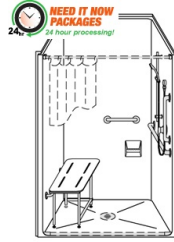

LSS4038A5TRH

40" x 38" x 79"

One Piece 40" x 38" ADA Shower with .5" Traditional Threshold, Smooth Surface Wall, Centre Drain, RH orientation

Shower Package Includes:

- 12", 18", 27" SS grab bars
- 32" x 16" phenolic folding seat with SS legs
- Symmons shower valve with handheld shower, glide bar and hose
- No-caulk brass drain
- 37.5" Curtain rod
- 42" x 74" weighted curtain
- 3' WaterStopper kit

$3346.00