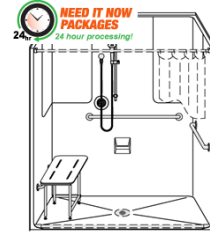

\$3346.00

LSS4038A5TRH

40" x 38" x 79"

One Piece 40" x 38" ADA Shower with .5" Traditional Threshold, Smooth Surface Wall, Centre Drain, RH orientation

Shower Package Includes:

- 12", 18", 27" SS grab bars
- 32" x 16" phenolic folding seat with SS legs
- Symmons shower valve with handheld shower, glide bar and hose
- No-caulk brass drain
- 37.5" Curtain rod
- 42" x 74" weighted curtain
- 3' WaterStopper kit

\$3346.00

LSS6333A75BLH

63" x 33" x 79"

One Piece 63" x 33" ADA Shower with .75" Beveled Threshold, Smooth Surface Wall, Centre Drain, LH orientation

Shower Package Includes:

- 22" & 38" SS grab bar
- 27" x 16" phenolic folding seat with SS legs
- Symmons shower valve with handheld shower, glide bar and hose
- No-caulk brass drain
- 62.5" Curtain rod
- 66" x 74" weighted curtain
- 5' WaterStopper kit