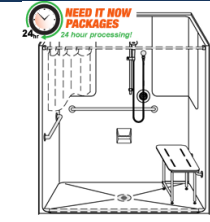

\$3634.00

LSS6333A75BRH

63" x 33" x 79"

One Piece 63" x 33" ADA Shower with .75" Beveled Threshold, Smooth Surface Wall, Centre Drain, RH orientation

Shower Package Includes:

- 22" & 38" SS grab bars
- 27" x 16" phenolic folding seat with SS legs
- Symmons shower valve with handheld shower, glide bar and hose
- No-caulk brass drain
- Surface mount soap dish
- 62.5" Curtain rod
- 66" x 74" weighted curtain
- 5' WaterStopper kit

\$3634.00

LSS6337A75BLH

63" x 37" x 79"

One Piece 63" x 33" ADA Shower with .75" Beveled Threshold, Smooth Surface Wall, Centre Drain, LH orientation

Shower Package Includes:

- 25" & 38" SS grab bars
- 32" x 16" phenolic folding seat with SS legs
- Symmons shower valve with handheld shower, glide bar and hose
- No-caulk brass drain
- Surface mount soap dish
- 62.5" Curtain rod
- 66" x 74" weighted curtain
- 5' WaterStopper kit

\$3796.00

LSS6337A75BRH

63" x 37" x 79"

One Piece 63" x 33" ADA Shower with .75" Beveled Threshold, Smooth Surface Wall, Centre Drain, RH orientation

Shower Package Includes:

- 25" & 38" SS grab bars
- 32" x 16" phenolic folding seat with SS legs
- Symmons shower valve with handheld shower, glide bar and hose
- No-caulk brass drain
- Surface mount soap dish
- 62.5" Curtain rod
- 66" x 74" weighted curtain
- 5' WaterStopper kit