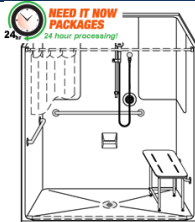

\$3346.00

LSS4038A5TRH

40" x 38" x 79"

One Piece 40" x 38" ADA Shower with .5" Traditional Threshold, Smooth Surface Wall, Centre Drain, RH orientation

Shower Package Includes:

- 12", 18", 27" SS grab bars
- 32" x 16" phenolic folding seat with SS legs
- Symmons shower valve with handheld shower, glide bar and hose
- No-caulk brass drain
- 37.5" Curtain rod
- 42" x 74" weighted curtain
- 3' WaterStopper kit

\$3346.00

LSS6333A75BLH

63" x 33" x 79"

One Piece 63" x 33" ADA Shower with .75" Beveled Threshold, Smooth Surface Wall, Centre Drain, LH orientation

Shower Package Includes:

- 22" & 38" SS grab bar
- 27" x 16" phenolic folding seat with SS legs
- Symmons shower valve with handheld shower, glide bar and hose
- No-caulk brass drain
- 62.5" Curtain rod
- 66" x 74" weighted curtain
- 5' WaterStopper kit

\$3634.00

LSS6333A75BRH

63" x 33" x 79"

One Piece 63" x 33" ADA Shower with .75" Beveled Threshold, Smooth Surface Wall, Centre Drain, RH orientation

Shower Package Includes:

- 22" & 38" SS grab bars
- 27" x 16" phenolic folding seat with SS legs
- Symmons shower valve with handheld shower, glide bar and hose
- No-caulk brass drain
- Surface mount soap dish
- 62.5" Curtain rod
- 66" x 74" weighted curtain
- 5' WaterStopper kit