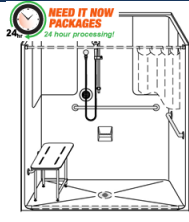

\$3346.00

LSS6333A75BLH

63" x 33" x 79"

One Piece 63" x 33" ADA Shower with .75" Beveled Threshold, Smooth Surface Wall, Centre Drain, LH orientation

Shower Package Includes:

- 22" & 38" SS grab bar
- 27" x 16" phenolic folding seat with SS legs
- Symmons shower valve with handheld shower, glide bar and hose
- No-caulk brass drain
- 62.5" Curtain rod
- 66" x 74" weighted curtain
- 5' WaterStopper kit

\$3634.00

LSS6333A75BRH

63" x 33" x 79"

One Piece 63" x 33" ADA Shower with .75" Beveled Threshold, Smooth Surface Wall, Centre Drain, RH orientation

Shower Package Includes:

- 22" & 38" SS grab bars
- 27" x 16" phenolic folding seat with SS legs
- Symmons shower valve with handheld shower, glide bar and hose
- No-caulk brass drain
- Surface mount soap dish
- 62.5" Curtain rod
- 66" x 74" weighted curtain
- 5' WaterStopper kit

\$3634.00

LSS6337A75BLH

63" x 37" x 79"

One Piece 63" x 33" ADA Shower with .75" Beveled Threshold, Smooth Surface Wall, Centre Drain, LH orientation

Shower Package Includes:

- 25" & 38" SS grab bars
- 32" x 16" phenolic folding seat with SS legs
- Symmons shower valve with handheld shower, glide bar and hose
- No-caulk brass drain
- Surface mount soap dish
- 62.5" Curtain rod
- 66" x 74" weighted curtain
- 5' WaterStopper kit