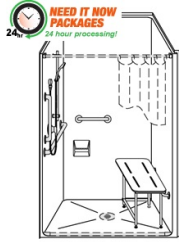

NEED-IT-NOW ADA SHOWER PACKAGES

LSS4038A5TLH

40" x 38" x 79"

One Piece 40" x 38" ADA Shower with .5" Traditional Threshold, Smooth Surface Wall, Centre Drain, LH orientation

Shower Package Includes:

- 12", 18", 27" SS grab bars
- 32" x 16" phenolic folding seat with SS legs
- Symmons shower valve with handheld shower, glide bar and hose
- No-caulk brass drain
- 37.5" Curtain rod
- 42" x 74" weighted curtain
- 3' WaterStopper kit

$3346.00